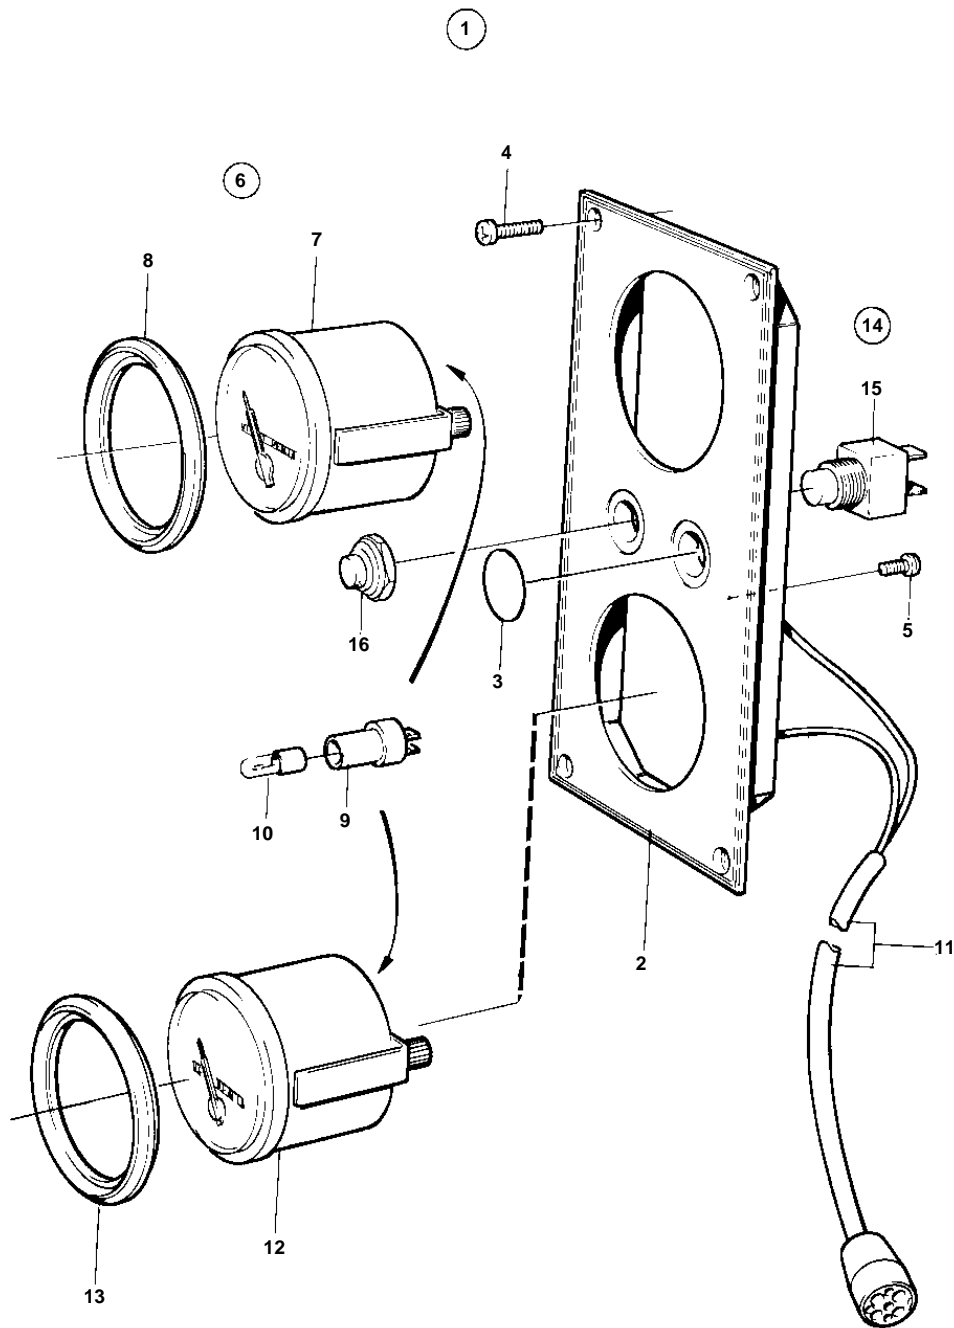

COMMON

6709

COMMON

REF	PART NO.	QTY	DESCRIPTION	NOTES
6	858877	1	Hour counter kit	
7	828615	1	· Hour counter	
8	858643	1	Front ring	WHITE COLOURED DECOR STRIPE.
9	808175	1	· Bulb socket	
10	19923	1	· Bulb	12V
	182059	1	· Bulb	24V
11		X	· CABLES AND TERMINALS	SEE GROUP 3
12		1	INSTRUMENT	
13	858643	1	Front ring	WHITE COLOURED DECOR STRIPE.
14	828718	1	Switch	
	828719	1	Switch	
15	828584	1	· Switch	TO 828718. CLOSING DURING PRESSURE AND SPRING-LOADED.
	828585	1	· Switch	TO 828719. CLOSING-BREAKING.
16	828586	1	· Button	